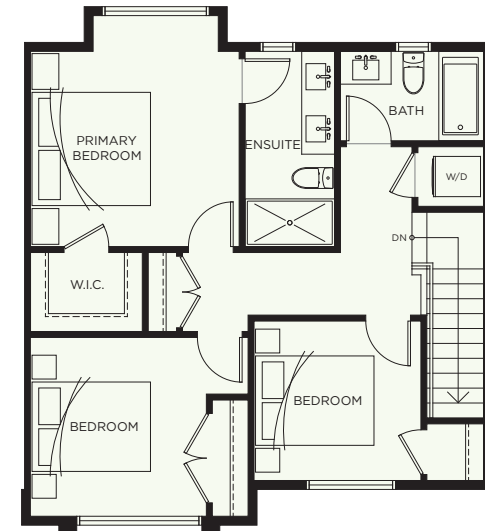

A

3 BEDROOM 2.5 BATH

INTERIOR 1,477 SF
DECK 89.5 SF
TOTAL 1,566.5 SF
GARAGE 521 SF

ELWYNN GREEN

FLEETWOOD

LOWER LEVEL

MAIN LEVEL

UPPER LEVEL