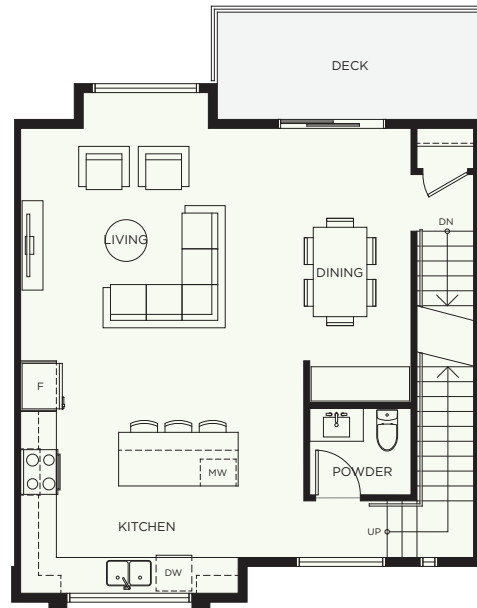

A

3 BEDROOM 2.5 BATH

INTERIOR 1,477 SF
DECK 89.5 SF
TOTAL 1,566.5 SF
GARAGE 521 SF

ELWYNN GREEN

FLEETWOOD

LOWER LEVEL

MAIN LEVEL

UPPER LEVEL