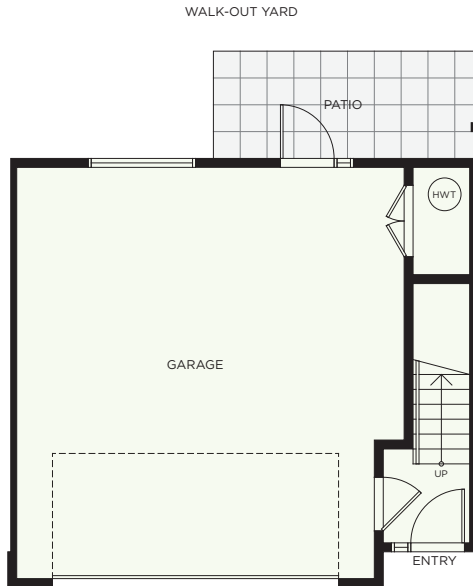

A

3 BEDROOM 2.5 BATH

INTERIOR 1,477 SF
DECK 89.5 SF
TOTAL 1,566.5 SF
GARAGE 521 SF

ELWYNN GREEN

FLEETWOOD

LOWER LEVEL

MAIN LEVEL

UPPER LEVEL