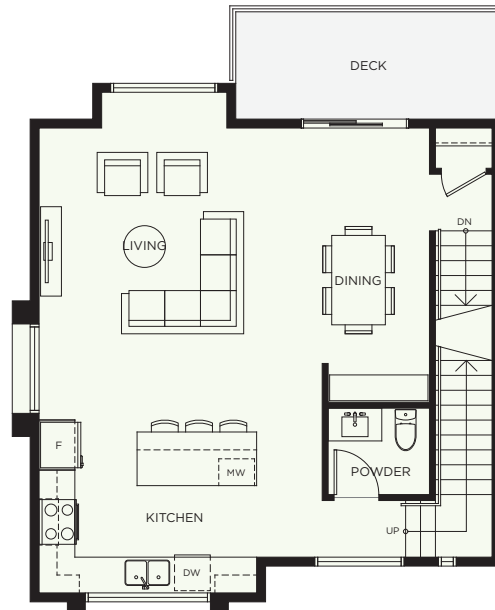

A1

3 BEDROOM
2.5 BATH

INTERIOR 1,485 SF
DECK 89.5 SF
TOTAL 1,574.5 SF
GARAGE 525 SF

ELWYNN GREEN

FLEETWOOD

LOWER LEVEL

MAIN LEVEL

UPPER LEVEL