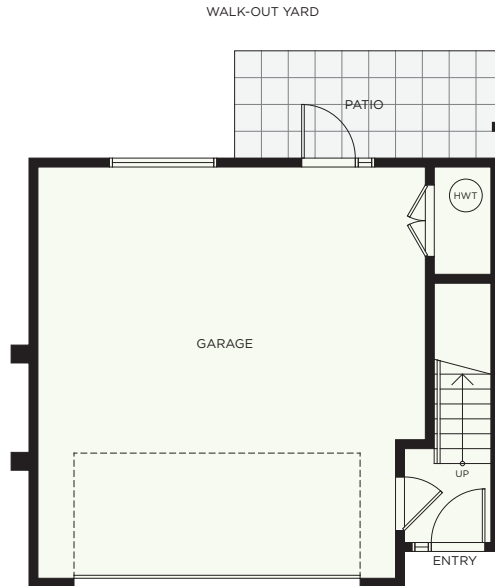

A1

3 BEDROOM
2.5 BATH

INTERIOR 1,485 SF
DECK 89.5 SF
TOTAL 1,574.5 SF
GARAGE 525 SF

ELWYNN GREEN

FLEETWOOD

LOWER LEVEL

MAIN LEVEL

UPPER LEVEL