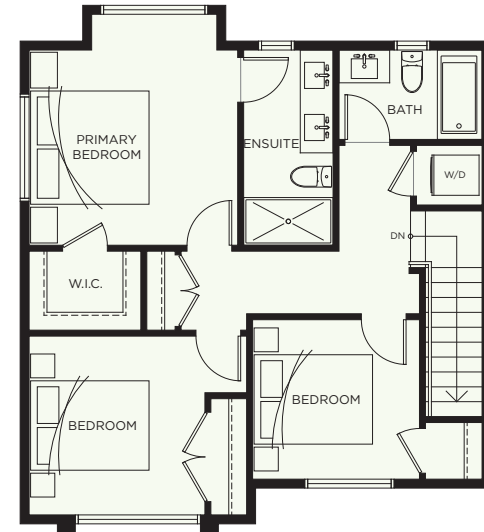

A1

3 BEDROOM
2.5 BATH

INTERIOR 1,485 SF
DECK 89.5 SF
TOTAL 1,574.5 SF
GARAGE 525 SF

ELWYNN GREEN

FLEETWOOD

LOWER LEVEL

MAIN LEVEL

UPPER LEVEL