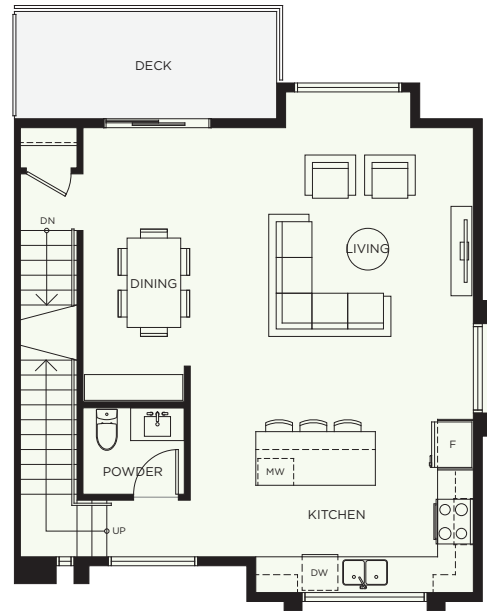

A2

3 BEDROOM
2.5 BATH

INTERIOR 1,487 SF
DECK 88 SF
TOTAL 1,575 SF
GARAGE 476 SF

ELWYNN GREEN

FLEETWOOD

LOWER LEVEL

MAIN LEVEL

UPPER LEVEL