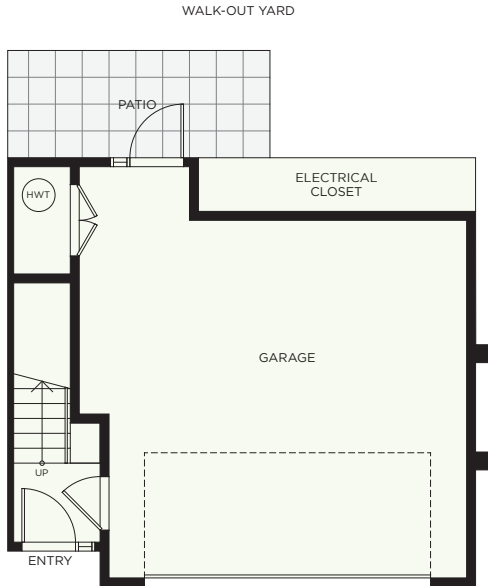

A2

3 BEDROOM
2.5 BATH

INTERIOR 1,487 SF
DECK 88 SF
TOTAL 1,575 SF
GARAGE 476 SF

ELWYNN GREEN

FLEETWOOD

LOWER LEVEL

MAIN LEVEL

UPPER LEVEL