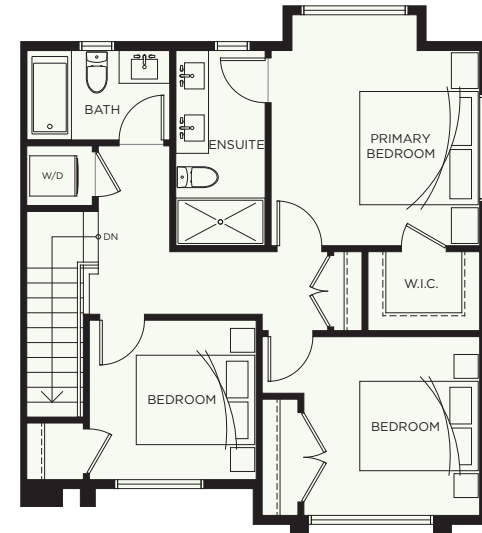

A5

3 BEDROOM
2.5 BATH

INTERIOR 1,485 SF
GARAGE 525 SF

ELWYNN GREEN

FLEETWOOD

LOWER LEVEL

MAIN LEVEL

UPPER LEVEL