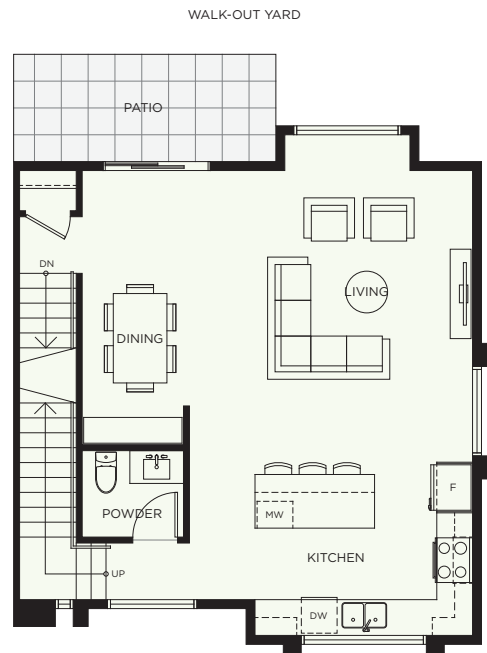

A5

3 BEDROOM
2.5 BATH

INTERIOR 1,485 SF
GARAGE 525 SF

ELWYNN GREEN

FLEETWOOD

LOWER LEVEL

MAIN LEVEL

UPPER LEVEL