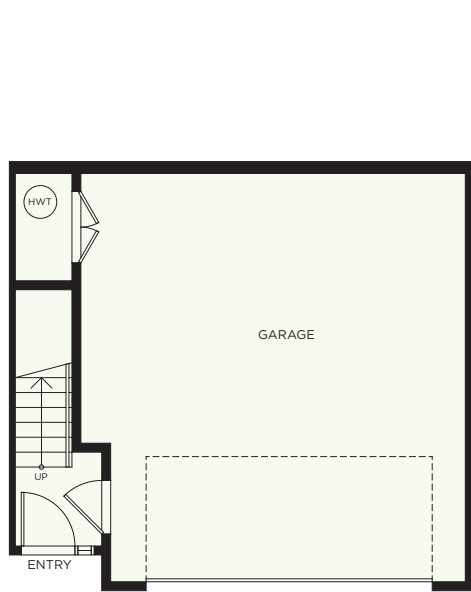

A5

3 BEDROOM
2.5 BATH

INTERIOR 1,485 SF
GARAGE 525 SF

ELWYNN GREEN

FLEETWOOD

LOWER LEVEL

MAIN LEVEL

UPPER LEVEL