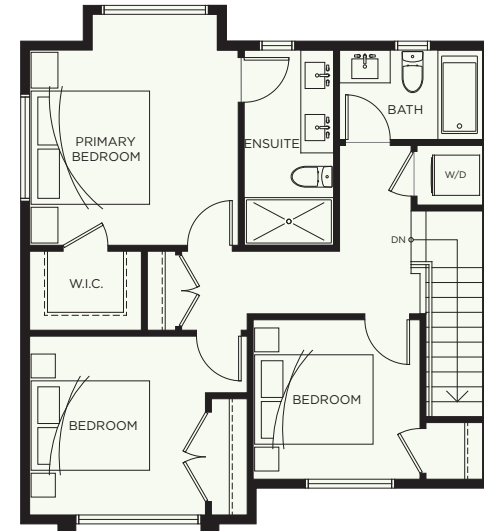

A8

3 BEDROOM
2.5 BATH

INTERIOR 1,485 SF
GARAGE 525 SF

ELWYNN GREEN

FLEETWOOD

LOWER LEVEL

MAIN LEVEL

UPPER LEVEL