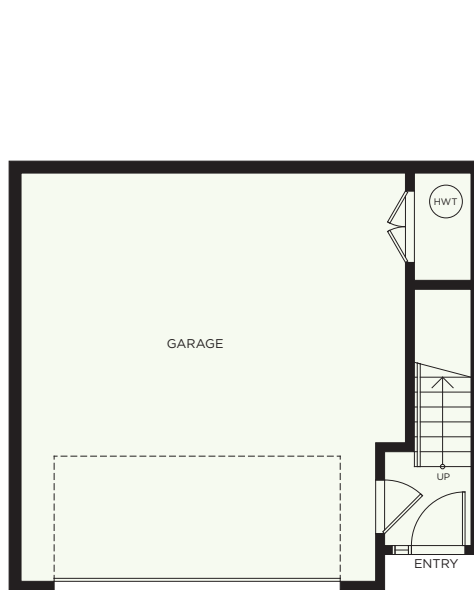

A8

3 BEDROOM
2.5 BATH

INTERIOR 1,485 SF
GARAGE 525 SF

ELWYNN GREEN

FLEETWOOD

LOWER LEVEL

MAIN LEVEL

UPPER LEVEL