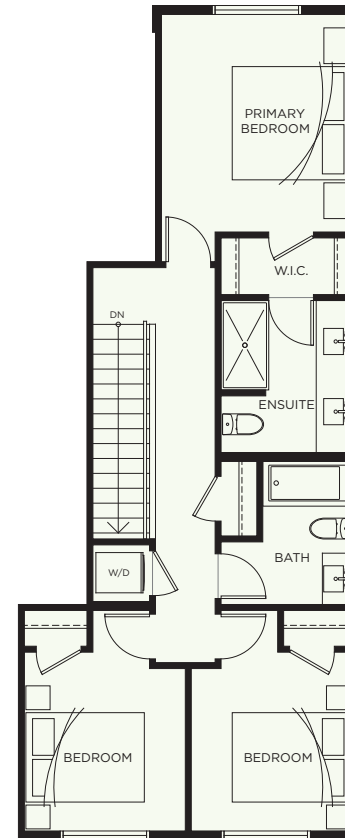

B

3 BEDROOM
2.5 BATH

INTERIOR 1,426 SF
DECK 55.8 SF
TOTAL 1,481.8 SF
GARAGE 502 SF

ELWYNN GREEN

FLEETWOOD

LOWER LEVEL

MAIN LEVEL

UPPER LEVEL