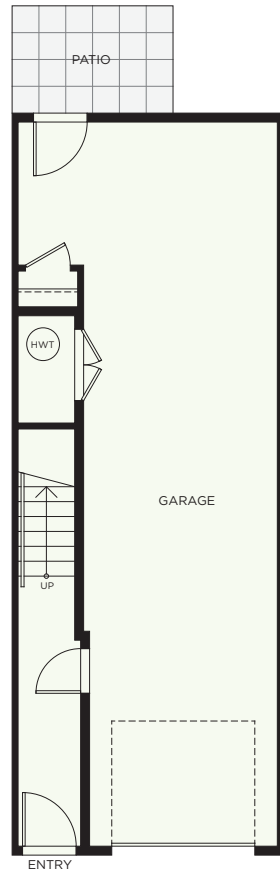

B

3 BEDROOM
2.5 BATH

INTERIOR 1,426 SF
DECK 55.8 SF
TOTAL 1,481.8 SF
GARAGE 502 SF

ELWYNN GREEN

FLEETWOOD

LOWER LEVEL

MAIN LEVEL

UPPER LEVEL