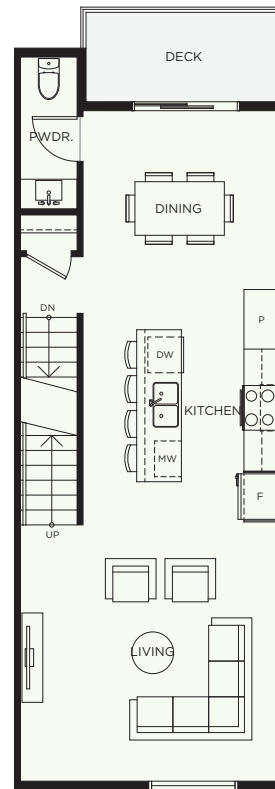

B

3 BEDROOM
2.5 BATH

INTERIOR 1,426 SF
DECK 55.8 SF
TOTAL 1,481.8 SF
GARAGE 502 SF

ELWYNN GREEN

FLEETWOOD

LOWER LEVEL

MAIN LEVEL

UPPER LEVEL