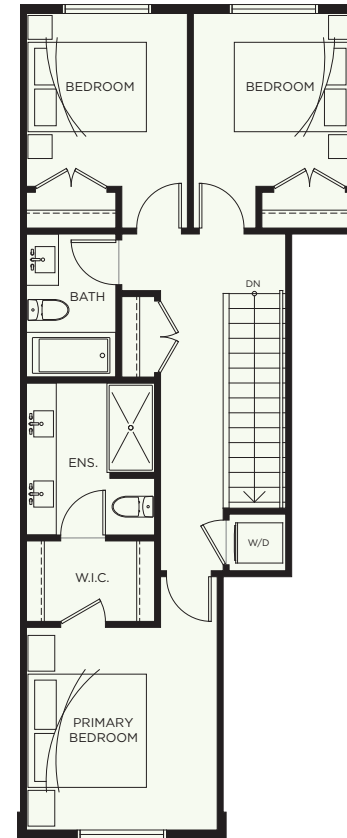

B1

3 BEDROOM
2.5 BATH

INTERIOR 1,424 SF
DECK 55.8 SF
TOTAL 1,479.8 SF
GARAGE 502 SF

ELWYNN GREEN

FLEETWOOD

LOWER LEVEL

MAIN LEVEL

UPPER LEVEL