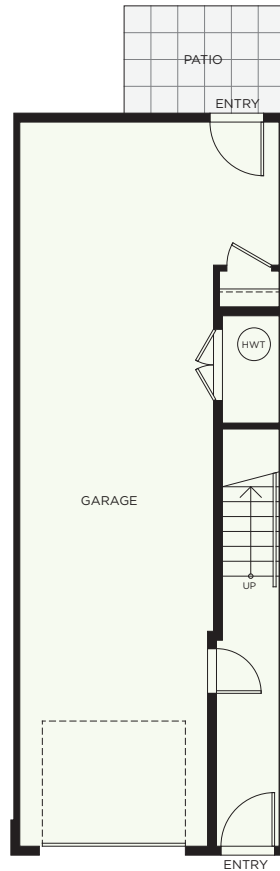

B1

3 BEDROOM
2.5 BATH

INTERIOR 1,424 SF
DECK 55.8 SF
TOTAL 1,479.8 SF
GARAGE 502 SF

ELWYNN GREEN

FLEETWOOD

LOWER LEVEL

MAIN LEVEL

UPPER LEVEL