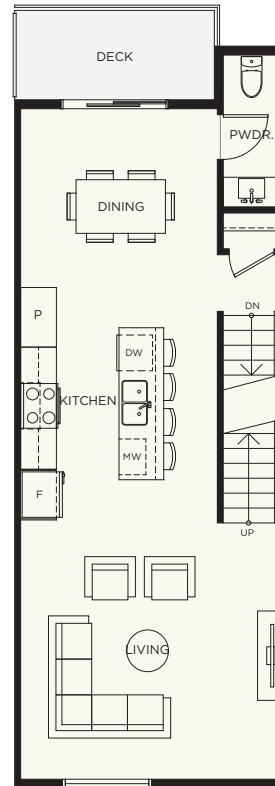

B1

3 BEDROOM
2.5 BATH

INTERIOR 1,424 SF
DECK 55.8 SF
TOTAL 1,479.8 SF
GARAGE 502 SF

ELWYNN GREEN

FLEETWOOD

LOWER LEVEL

MAIN LEVEL

UPPER LEVEL