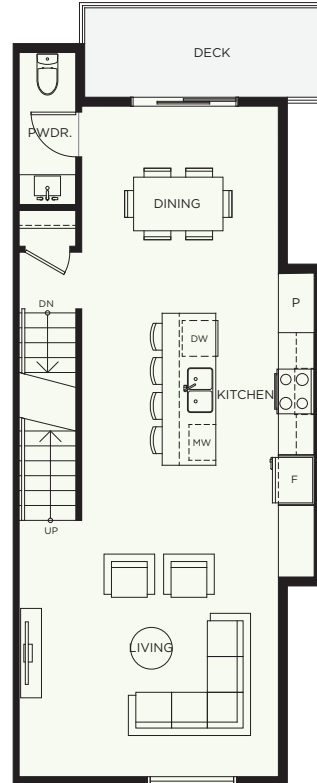

B5

3 BEDROOM
2.5 BATH

INTERIOR 1,512 SF
DECK 66.6 SF
TOTAL 1,578.6 SF
GARAGE 509 SF

ELWYNN GREEN

FLEETWOOD

LOWER LEVEL

MAIN LEVEL

UPPER LEVEL