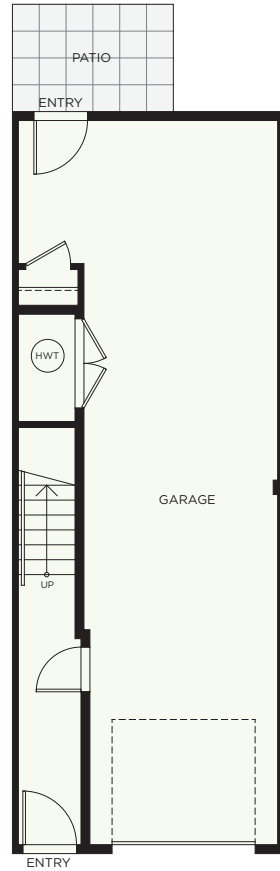

B5

3 BEDROOM
2.5 BATH

INTERIOR 1,512 SF
DECK 66.6 SF
TOTAL 1,578.6 SF
GARAGE 509 SF

ELWYNN GREEN

FLEETWOOD

LOWER LEVEL

MAIN LEVEL

UPPER LEVEL