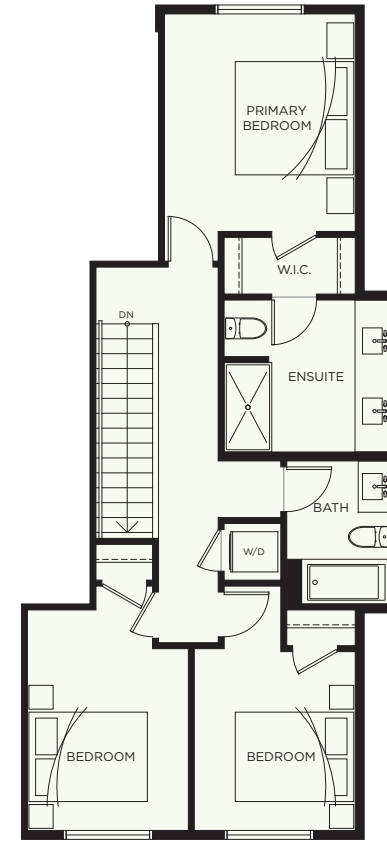

B5

3 BEDROOM
2.5 BATH

INTERIOR 1,512 SF
DECK 66.6 SF
TOTAL 1,578.6 SF
GARAGE 509 SF

ELWYNN GREEN

FLEETWOOD

LOWER LEVEL

MAIN LEVEL

UPPER LEVEL