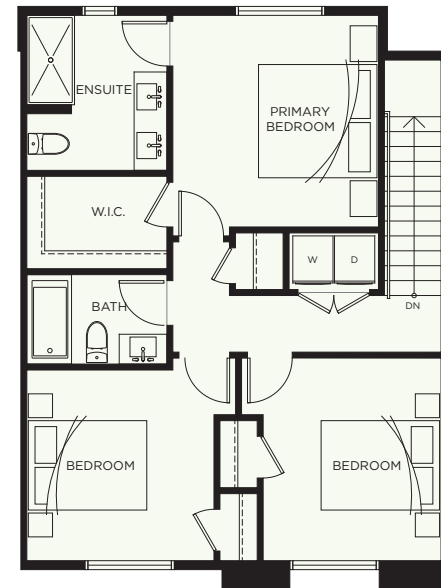

## 3 BEDROOM + FLEX 2.5 BATH

**INTERIOR** 1,624 SF  
**DECK** 64 SF  
**TOTAL** 1,688 SF  
**GARAGE** 412 SF

### ELWYNN GREEN

FLEETWOOD

LOWER LEVEL

MAIN LEVEL

UPPER LEVEL