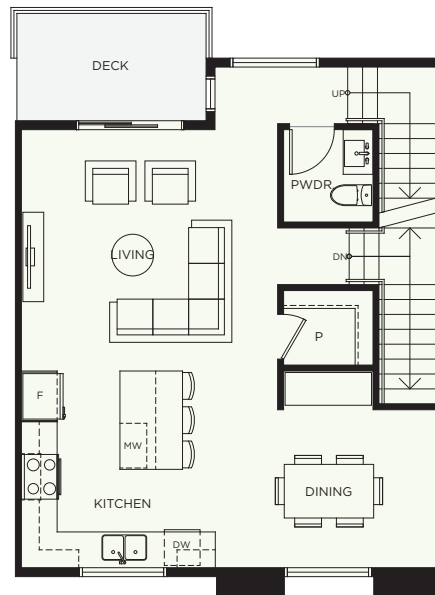

D

3 BEDROOM + FLEX 2.5 BATH

INTERIOR 1,624 SF
DECK 64 SF
TOTAL 1,688 SF
GARAGE 412 SF

ELWYNN GREEN

FLEETWOOD

LOWER LEVEL

MAIN LEVEL

UPPER LEVEL