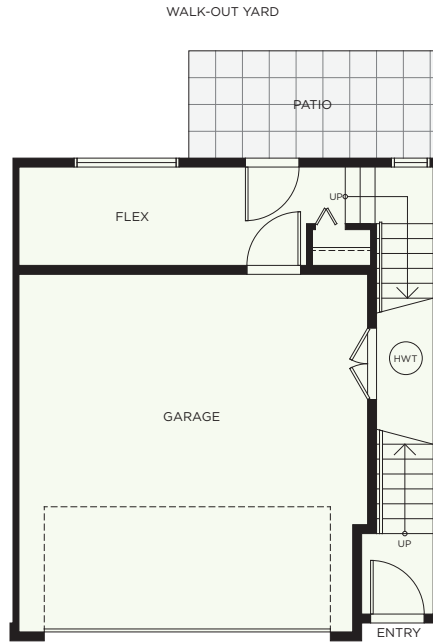

D

3 BEDROOM + FLEX 2.5 BATH

INTERIOR 1,624 SF
DECK 64 SF
TOTAL 1,688 SF
GARAGE 412 SF

ELWYNN GREEN

FLEETWOOD

LOWER LEVEL