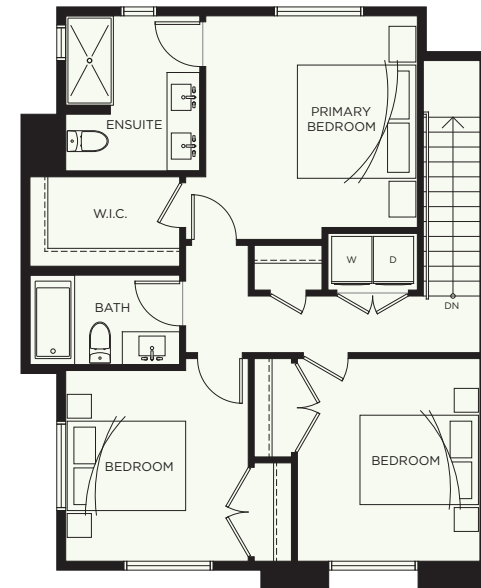

D2

3 BEDROOM + FLEX
2.5 BATH

INTERIOR 1,686 SF
DECK 85 SF
TOTAL 1,771 SF
GARAGE 415 SF

ELWYNN GREEN

FLEETWOOD

LOWER LEVEL

MAIN LEVEL

UPPER LEVEL