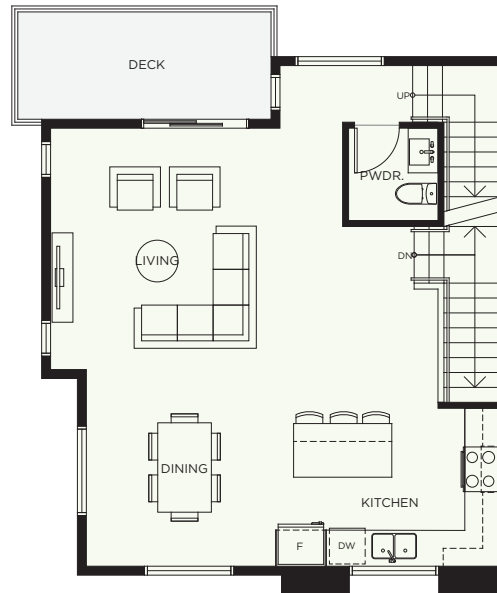

D2

3 BEDROOM + FLEX
2.5 BATH

INTERIOR 1,686 SF
DECK 85 SF
TOTAL 1,771 SF
GARAGE 415 SF

ELWYNN GREEN

FLEETWOOD

LOWER LEVEL

MAIN LEVEL

UPPER LEVEL