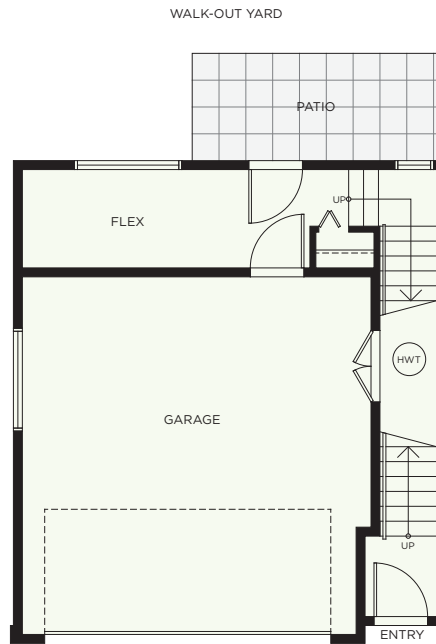

D2

3 BEDROOM + FLEX
2.5 BATH

INTERIOR 1,686 SF
DECK 85 SF
TOTAL 1,771 SF
GARAGE 415 SF

ELWYNN GREEN

FLEETWOOD

LOWER LEVEL

MAIN LEVEL

UPPER LEVEL