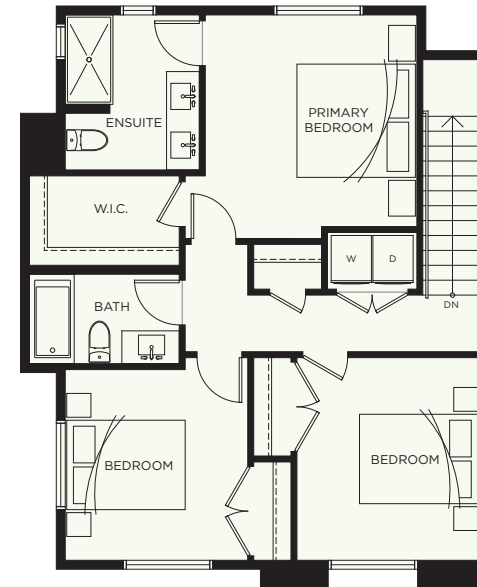

D3

3 BEDROOM
2.5 BATH

INTERIOR 1,633 SF
DECK 85 SF
TOTAL 1,718 SF
GARAGE 415 SF

ELWYNN GREEN

FLEETWOOD

WALK-OUT YARD

LOWER LEVEL

MAIN LEVEL

UPPER LEVEL