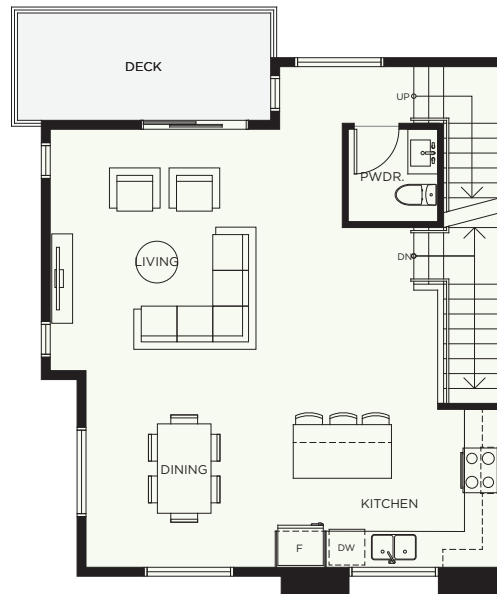

D3

3 BEDROOM
2.5 BATH

INTERIOR 1,633 SF
DECK 85 SF
TOTAL 1,718 SF
GARAGE 415 SF

ELWYNN GREEN

FLEETWOOD

WALK-OUT YARD

LOWER LEVEL

MAIN LEVEL

UPPER LEVEL