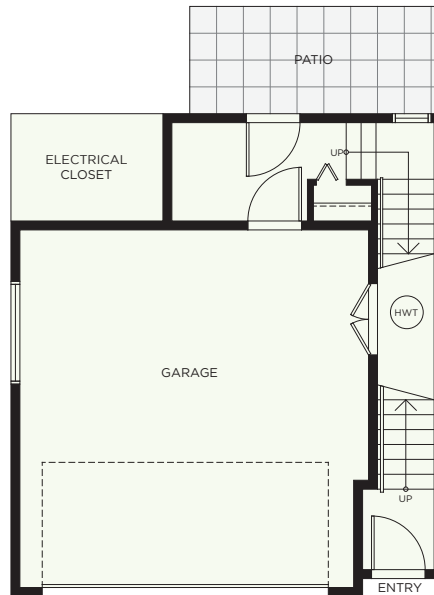

D3

3 BEDROOM
2.5 BATH

INTERIOR 1,633 SF
DECK 85 SF
TOTAL 1,718 SF
GARAGE 415 SF

ELWYNN GREEN

FLEETWOOD

WALK-OUT YARD

LOWER LEVEL

MAIN LEVEL

UPPER LEVEL