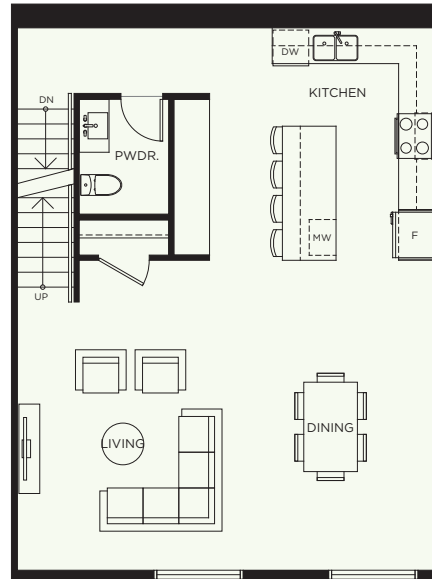

E

3 BEDROOM + FLEX 3.5 BATH

INTERIOR 1,964 SF
ROOFTOP 145 SF
TOTAL 2,109 SF
GARAGE 423 SF

ELWYNN GREEN

FLEETWOOD

LOWER LEVEL

MAIN LEVEL

UPPER LEVEL

ROOF DECK LEVEL