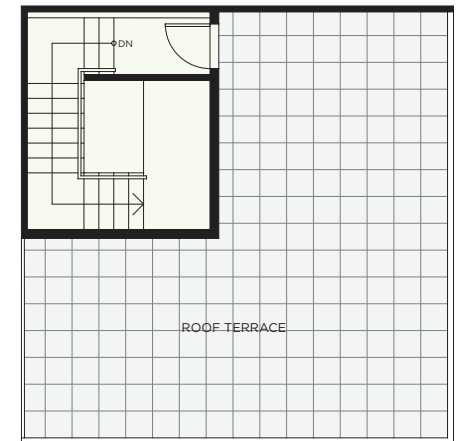

E

3 BEDROOM + FLEX 3.5 BATH

INTERIOR 1,964 SF
ROOFTOP 145 SF
TOTAL 2,109 SF
GARAGE 423 SF

ELWYNN GREEN

FLEETWOOD

LOWER LEVEL

MAIN LEVEL

UPPER LEVEL

ROOF DECK LEVEL