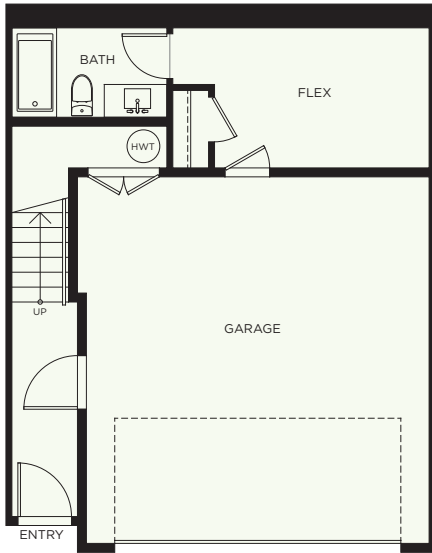

E

3 BEDROOM + FLEX 3.5 BATH

INTERIOR 1,964 SF
ROOFTOP 145 SF
TOTAL 2,109 SF
GARAGE 423 SF

ELWYNN GREEN

FLEETWOOD

LOWER LEVEL

MAIN LEVEL

UPPER LEVEL

ROOF DECK LEVEL