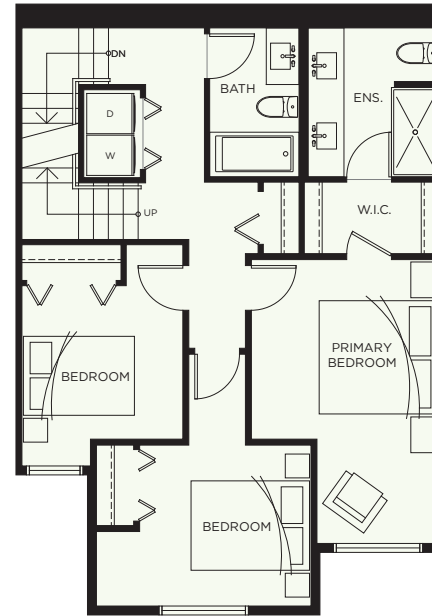

E

3 BEDROOM + FLEX 3.5 BATH

INTERIOR 1,964 SF
ROOFTOP 145 SF
TOTAL 2,109 SF
GARAGE 423 SF

ELWYNN GREEN

FLEETWOOD

LOWER LEVEL

MAIN LEVEL

UPPER LEVEL

ROOF DECK LEVEL