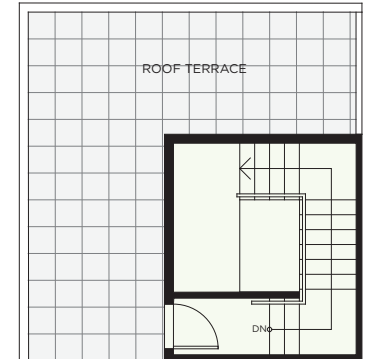

E5

3 BEDROOM
2.5 BATH

INTERIOR 1,467 SF
ROOFTOP 139 SF
TOTAL 1,606 SF
GARAGE 463 SF

ELWYNN GREEN
FLEETWOOD

LOWER LEVEL

MAIN LEVEL

UPPER LEVEL

ROOF DECK LEVEL