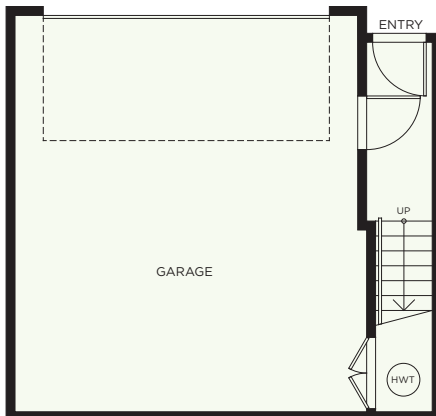

E5

3 BEDROOM
2.5 BATH

INTERIOR 1,467 SF
ROOFTOP 139 SF
TOTAL 1,606 SF
GARAGE 463 SF

ELWYNN GREEN
FLEETWOOD

LOWER LEVEL

MAIN LEVEL

UPPER LEVEL

ROOF DECK LEVEL