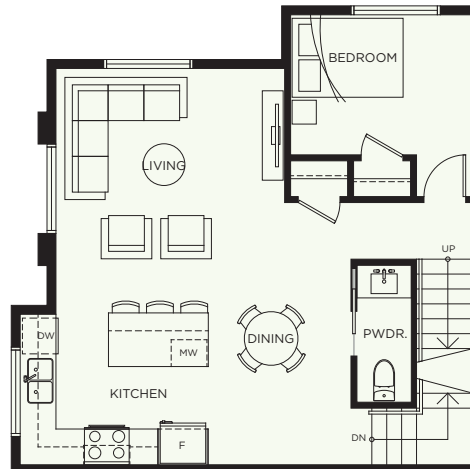

E5

3 BEDROOM
2.5 BATH

INTERIOR 1,467 SF
ROOFTOP 139 SF
TOTAL 1,606 SF
GARAGE 463 SF

ELWYNN GREEN
FLEETWOOD

LOWER LEVEL

MAIN LEVEL

UPPER LEVEL

ROOF DECK LEVEL