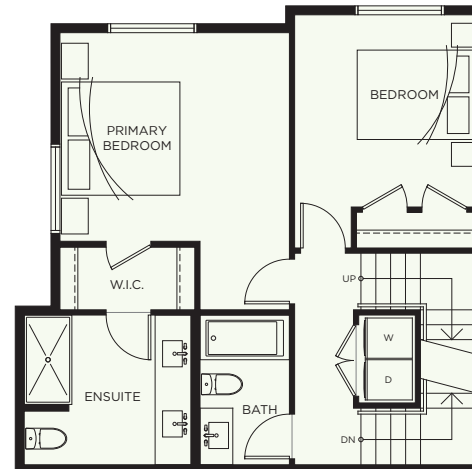

E5

3 BEDROOM
2.5 BATH

INTERIOR 1,467 SF
ROOFTOP 139 SF
TOTAL 1,606 SF
GARAGE 463 SF

ELWYNN GREEN
FLEETWOOD

LOWER LEVEL

MAIN LEVEL

UPPER LEVEL

ROOF DECK LEVEL