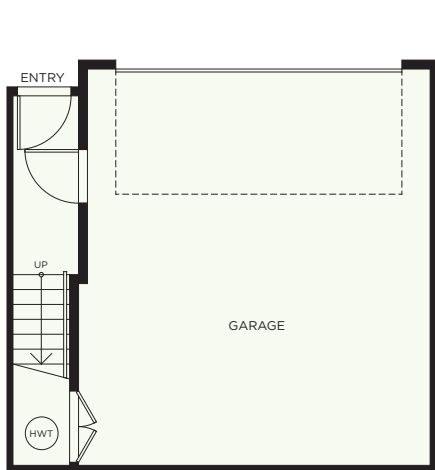

E6

3 BEDROOM
2.5 BATH

INTERIOR 1,422 SF
ROOFTOP 139 SF
TOTAL 1,561 SF
GARAGE 459 SF

ELWYNN GREEN

FLEETWOOD

LOWER LEVEL

MAIN LEVEL

UPPER LEVEL

ROOF DECK LEVEL