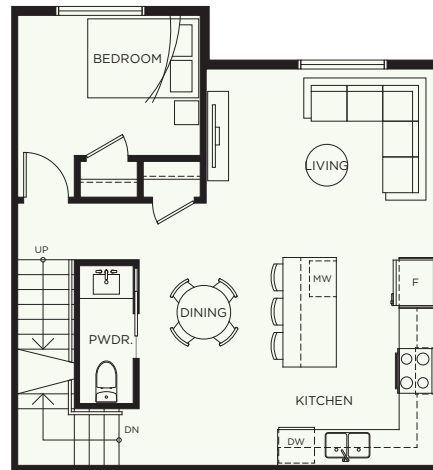

E6

3 BEDROOM
2.5 BATH

INTERIOR 1,422 SF
ROOFTOP 139 SF
TOTAL 1,561 SF
GARAGE 459 SF

ELWYNN GREEN

FLEETWOOD

LOWER LEVEL

MAIN LEVEL

UPPER LEVEL

ROOF DECK LEVEL