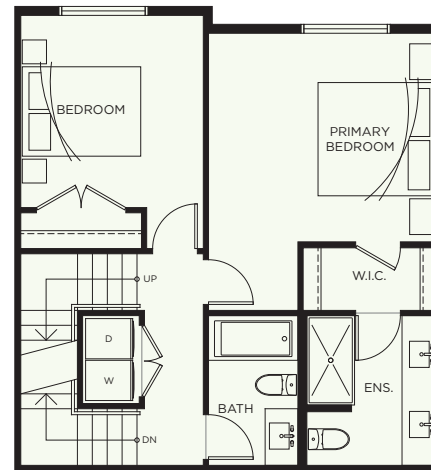

E6

3 BEDROOM
2.5 BATH

INTERIOR 1,422 SF
ROOFTOP 139 SF
TOTAL 1,561 SF
GARAGE 459 SF

ELWYNN GREEN

FLEETWOOD

LOWER LEVEL

MAIN LEVEL

UPPER LEVEL

ROOF DECK LEVEL