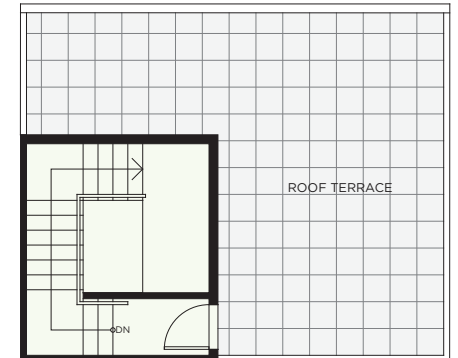

E6

3 BEDROOM
2.5 BATH

INTERIOR 1,422 SF
ROOFTOP 139 SF
TOTAL 1,561 SF
GARAGE 459 SF

ELWYNN GREEN

FLEETWOOD

LOWER LEVEL

MAIN LEVEL

UPPER LEVEL

ROOF DECK LEVEL