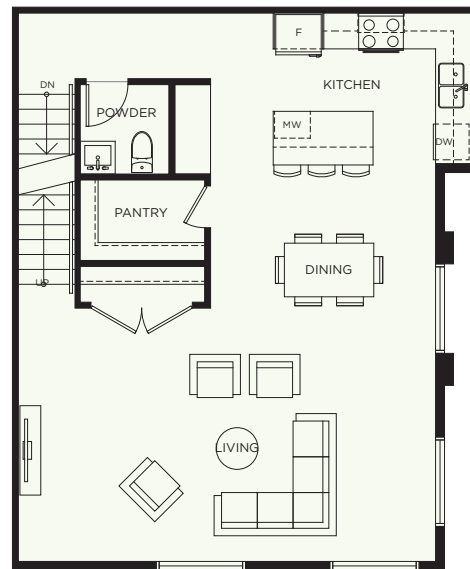

E7

3 BEDROOM
3.5 BATH

INTERIOR 1,931 SF
ROOFTOP 139 SF
TOTAL 2,070 SF
GARAGE 427 SF

ELWYNN GREEN

FLEETWOOD

LOWER LEVEL

MAIN LEVEL

UPPER LEVEL

ROOF DECK LEVEL