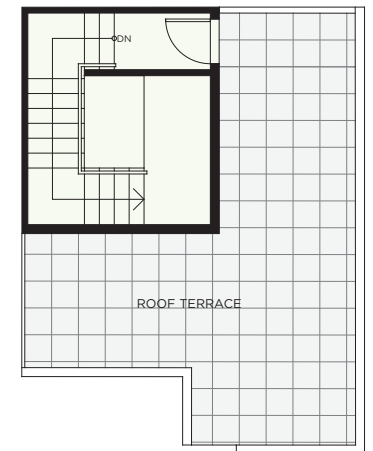

E7

3 BEDROOM
3.5 BATH

INTERIOR 1,931 SF
ROOFTOP 139 SF
TOTAL 2,070 SF
GARAGE 427 SF

ELWYNN GREEN

FLEETWOOD

LOWER LEVEL

MAIN LEVEL

UPPER LEVEL

ROOF DECK LEVEL