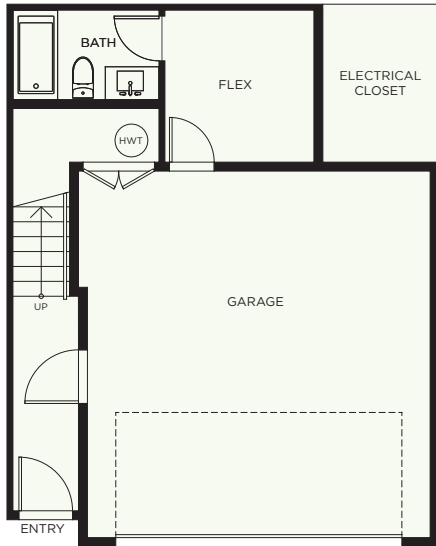

E7

3 BEDROOM
3.5 BATH

INTERIOR 1,931 SF
ROOFTOP 139 SF
TOTAL 2,070 SF
GARAGE 427 SF

ELWYNN GREEN

FLEETWOOD

LOWER LEVEL

MAIN LEVEL

UPPER LEVEL

ROOF DECK LEVEL