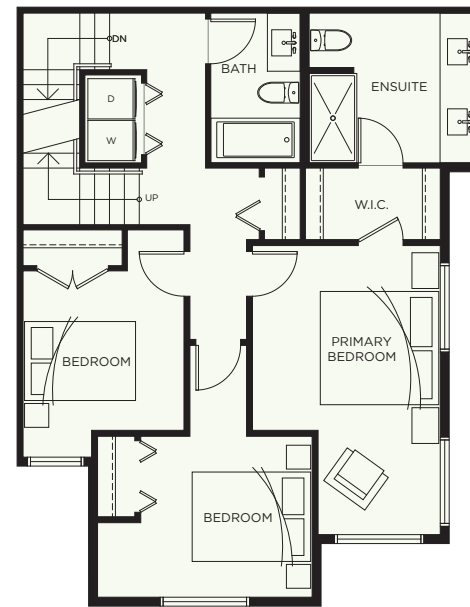

E7

3 BEDROOM
3.5 BATH

INTERIOR 1,931 SF
ROOFTOP 139 SF
TOTAL 2,070 SF
GARAGE 427 SF

ELWYNN GREEN

FLEETWOOD

LOWER LEVEL

MAIN LEVEL

UPPER LEVEL

ROOF DECK LEVEL