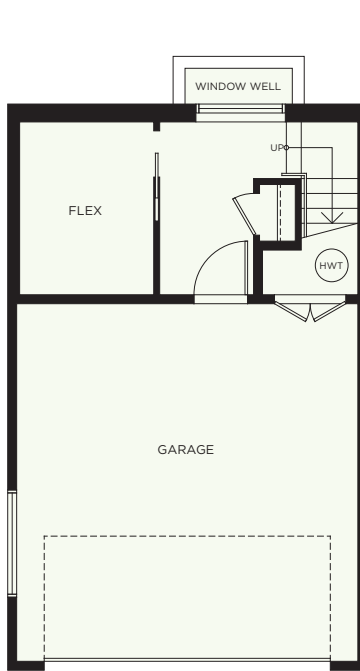

G

3 BEDROOM + FLEX 2.5 BATH

INTERIOR 1,531 SF
DECK 52 SF (X2)
TOTAL 1,635 SF
GARAGE 413 SF

ELWYNN GREEN

FLEETWOOD

LOWER LEVEL

MAIN LEVEL

UPPER LEVEL