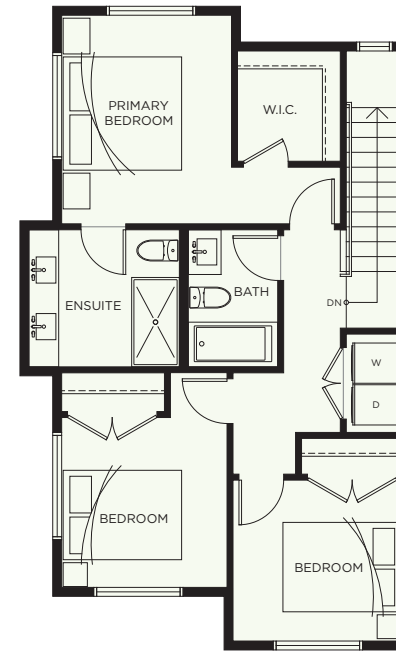

G

3 BEDROOM + FLEX 2.5 BATH

INTERIOR 1,531 SF
DECK 52 SF (X2)
TOTAL 1,635 SF
GARAGE 413 SF

ELWYNN GREEN

FLEETWOOD

LOWER LEVEL

MAIN LEVEL

UPPER LEVEL