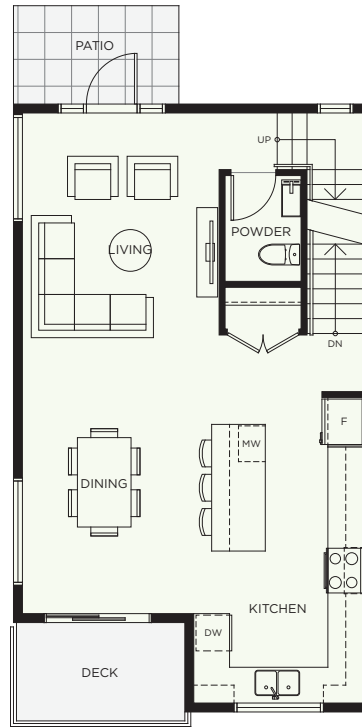

G

3 BEDROOM + FLEX 2.5 BATH

INTERIOR 1,531 SF
DECK 52 SF (X2)
TOTAL 1,635 SF
GARAGE 413 SF

ELWYNN GREEN

FLEETWOOD

LOWER LEVEL

MAIN LEVEL

UPPER LEVEL