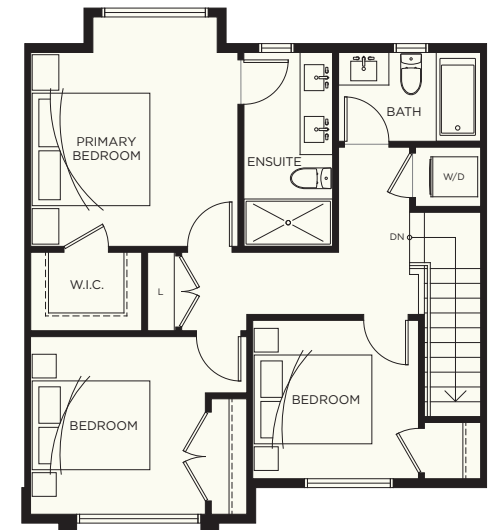

A

3 BEDROOM 2.5 BATH

INTERIOR 1,477 SF
DECK 89.5 SF
TOTAL 1,566.5 SF
GARAGE 521 SF

ELWYNN GREEN

FLEETWOOD

LOWER LEVEL

MAIN LEVEL

UPPER LEVEL