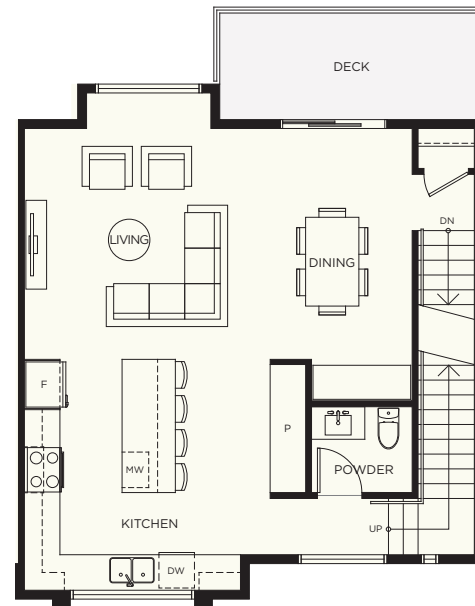

A

3 BEDROOM 2.5 BATH

INTERIOR 1,477 SF
DECK 89.5 SF
TOTAL 1,566.5 SF
GARAGE 521 SF

ELWYNN GREEN

FLEETWOOD

LOWER LEVEL

MAIN LEVEL

UPPER LEVEL