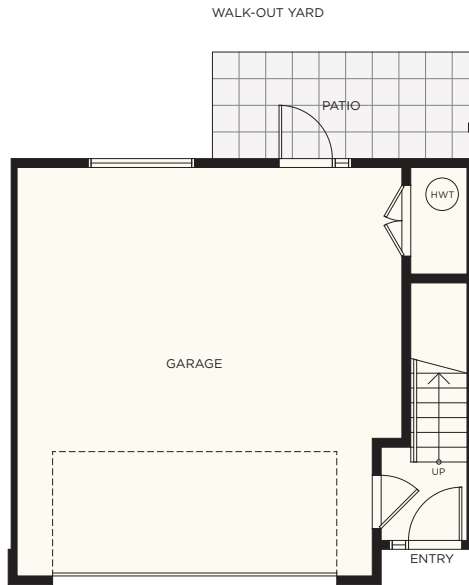

A

3 BEDROOM 2.5 BATH

INTERIOR 1,477 SF
DECK 89.5 SF
TOTAL 1,566.5 SF
GARAGE 521 SF

ELWYNN GREEN

FLEETWOOD

LOWER LEVEL

MAIN LEVEL

UPPER LEVEL