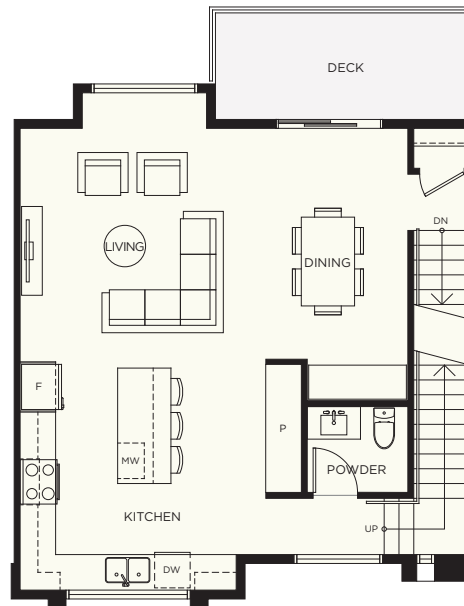

A3

3 BEDROOM
2.5 BATH

INTERIOR 1,477 SF
DECK 88 SF
TOTAL 1,565 SF
GARAGE 525 SF

ELWYNN GREEN

FLEETWOOD

LOWER LEVEL

MAIN LEVEL

UPPER LEVEL