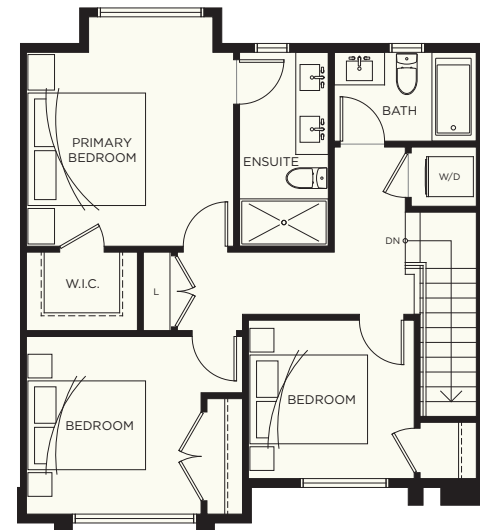

A3

3 BEDROOM
2.5 BATH

INTERIOR 1,477 SF
DECK 88 SF
TOTAL 1,565 SF
GARAGE 525 SF

ELWYNN GREEN

FLEETWOOD

LOWER LEVEL

MAIN LEVEL

UPPER LEVEL