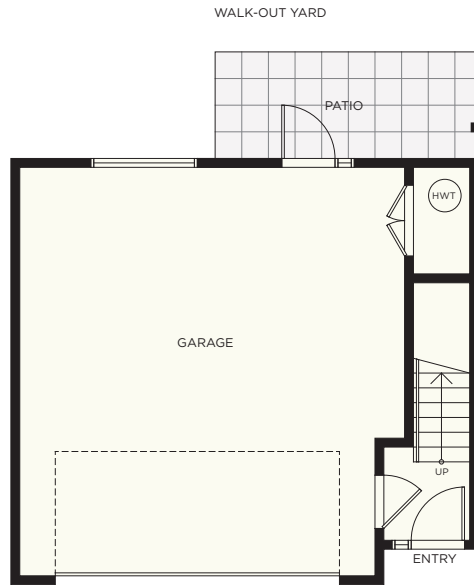

A3

3 BEDROOM
2.5 BATH

INTERIOR 1,477 SF
DECK 88 SF
TOTAL 1,565 SF
GARAGE 525 SF

ELWYNN GREEN

FLEETWOOD

LOWER LEVEL

MAIN LEVEL

UPPER LEVEL