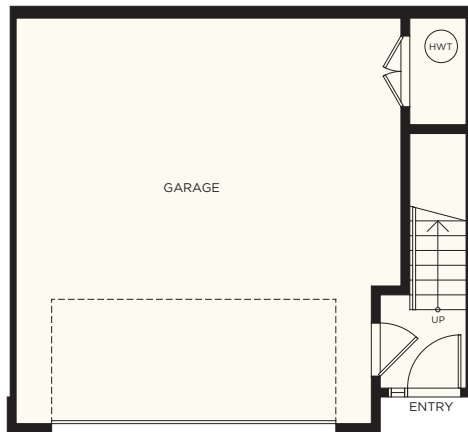

A6

3 BEDROOM
2.5 BATH

INTERIOR 1,477 SF
GARAGE 521 SF

ELWYNN GREEN

FLEETWOOD

LOWER LEVEL

MAIN LEVEL

UPPER LEVEL