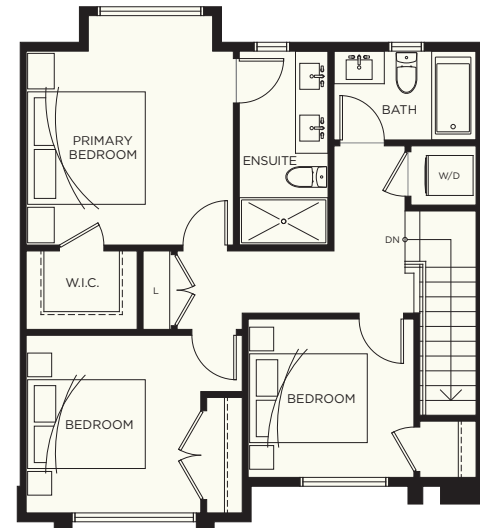

A6

3 BEDROOM
2.5 BATH

INTERIOR 1,477 SF
GARAGE 521 SF

ELWYNN GREEN

FLEETWOOD

LOWER LEVEL

MAIN LEVEL

UPPER LEVEL