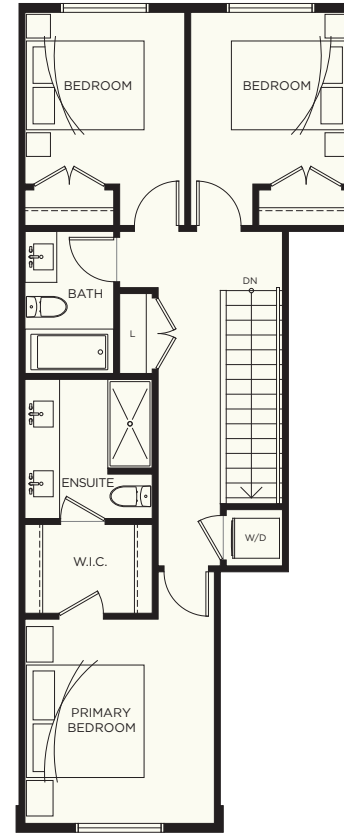

B1

3 BEDROOM
2.5 BATH

INTERIOR 1,424 SF
DECK 55.8 SF
TOTAL 1,479.8 SF
GARAGE 502 SF

ELWYNN GREEN

FLEETWOOD

LOWER LEVEL

MAIN LEVEL

UPPER LEVEL