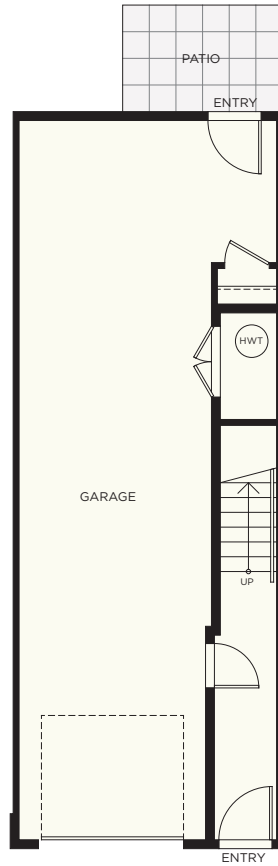

B1

3 BEDROOM
2.5 BATH

INTERIOR 1,424 SF
DECK 55.8 SF
TOTAL 1,479.8 SF
GARAGE 502 SF

ELWYNN GREEN

FLEETWOOD

LOWER LEVEL

MAIN LEVEL

UPPER LEVEL