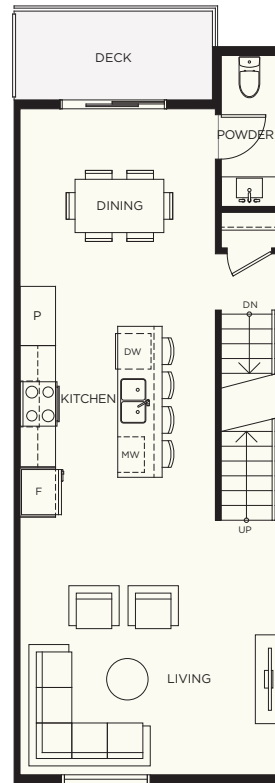

B1

3 BEDROOM
2.5 BATH

INTERIOR 1,424 SF
DECK 55.8 SF
TOTAL 1,479.8 SF
GARAGE 502 SF

ELWYNN GREEN

FLEETWOOD

LOWER LEVEL

MAIN LEVEL

UPPER LEVEL