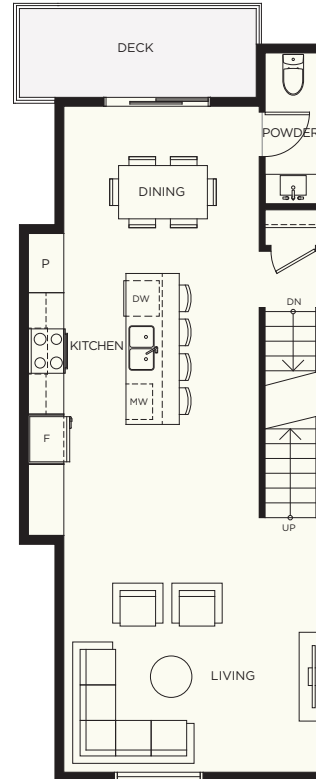

B4

3 BEDROOM
2.5 BATH

INTERIOR 1,510 SF
DECK 66.6 SF
TOTAL 1,576.6 SF
GARAGE 509 SF

ELWYNN GREEN

FLEETWOOD

LOWER LEVEL

MAIN LEVEL

UPPER LEVEL