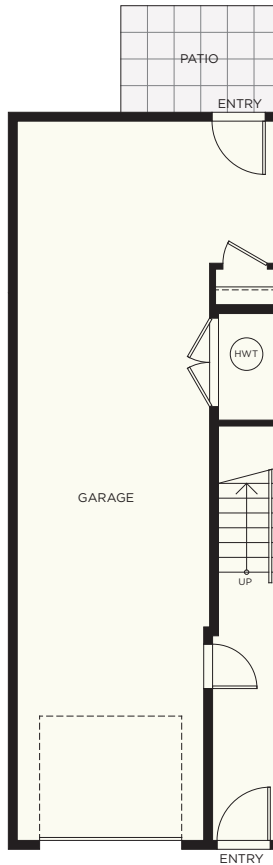

B4

3 BEDROOM
2.5 BATH

INTERIOR 1,510 SF
DECK 66.6 SF
TOTAL 1,576.6 SF
GARAGE 509 SF

ELWYNN GREEN

FLEETWOOD

LOWER LEVEL

MAIN LEVEL

UPPER LEVEL