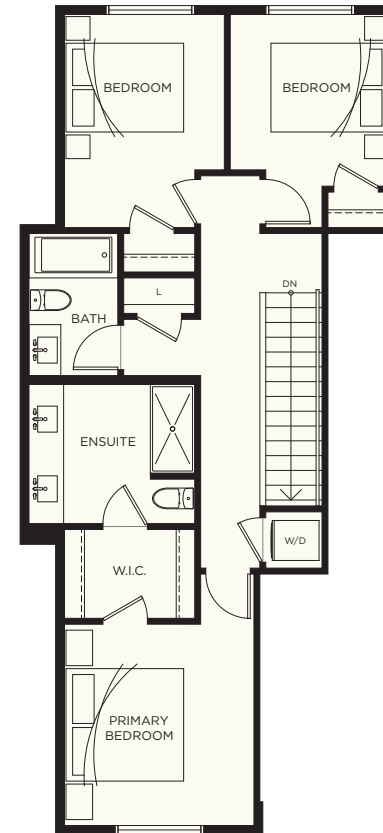

B4

3 BEDROOM
2.5 BATH

INTERIOR 1,510 SF
DECK 66.6 SF
TOTAL 1,576.6 SF
GARAGE 509 SF

ELWYNN GREEN

FLEETWOOD

LOWER LEVEL

MAIN LEVEL

UPPER LEVEL