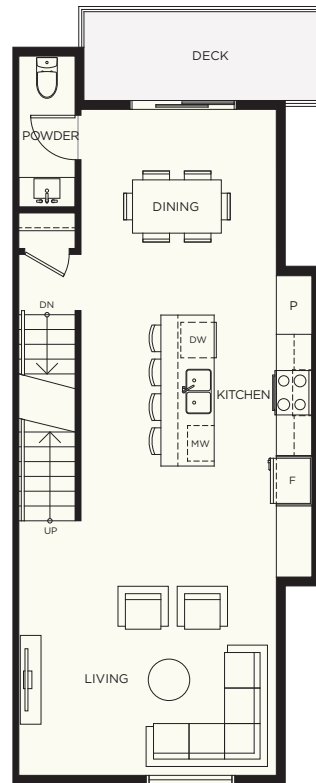

B5

3 BEDROOM
2.5 BATH

INTERIOR 1,512 SF
DECK 66.6 SF
TOTAL 1,578.6 SF
GARAGE 509 SF

ELWYNN GREEN

FLEETWOOD

LOWER LEVEL

MAIN LEVEL

UPPER LEVEL