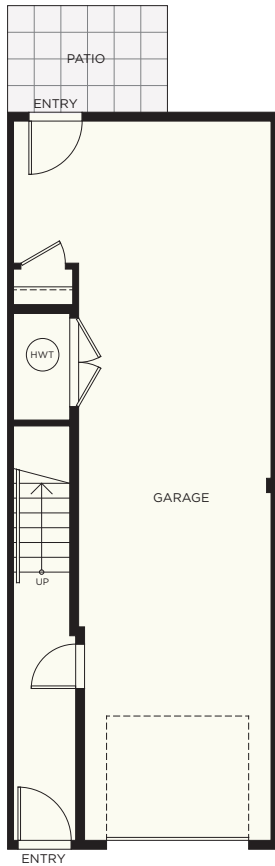

B5

3 BEDROOM
2.5 BATH

INTERIOR 1,512 SF
DECK 66.6 SF
TOTAL 1,578.6 SF
GARAGE 509 SF

ELWYNN GREEN

FLEETWOOD

LOWER LEVEL

MAIN LEVEL

UPPER LEVEL