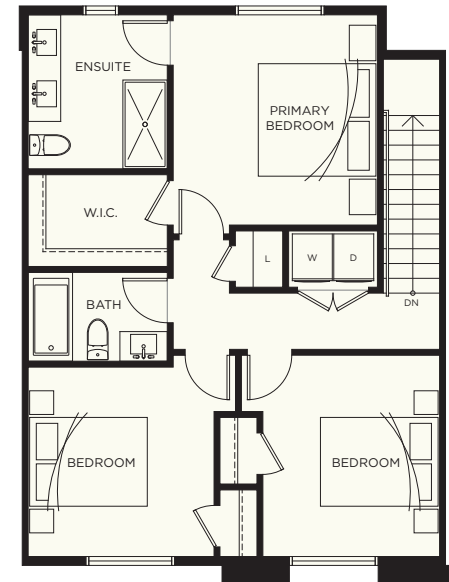

## 3 BEDROOM + FLEX 2.5 BATH

**INTERIOR** 1,624 SF  
**DECK** 64 SF  
**TOTAL** 1,688 SF  
**GARAGE** 412 SF

## ELWYNN GREEN

FLEETWOOD

LOWER LEVEL

MAIN LEVEL

UPPER LEVEL