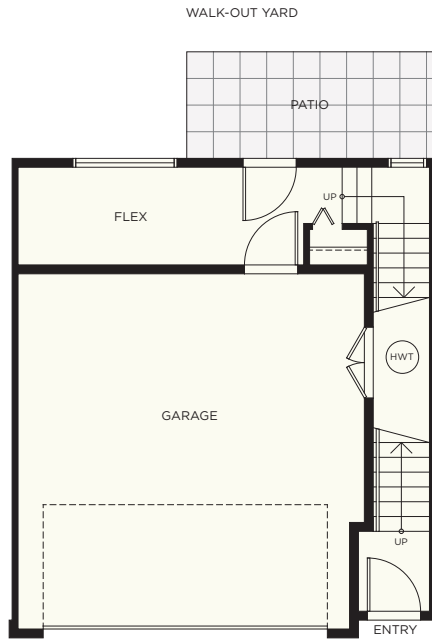

D

3 BEDROOM + FLEX 2.5 BATH

INTERIOR 1,624 SF
DECK 64 SF
TOTAL 1,688 SF
GARAGE 412 SF

ELWYNN GREEN

FLEETWOOD

LOWER LEVEL