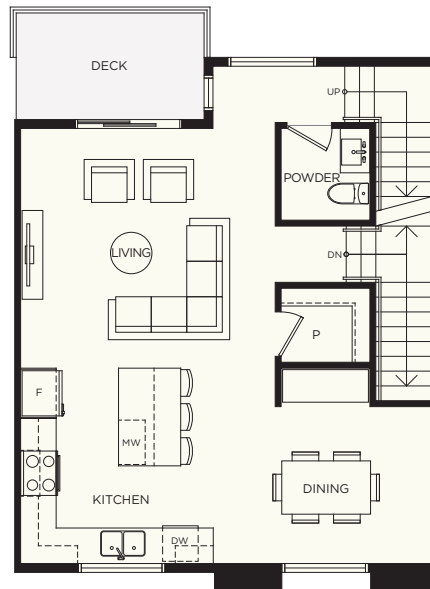

D

3 BEDROOM + FLEX 2.5 BATH

INTERIOR 1,624 SF
DECK 64 SF
TOTAL 1,688 SF
GARAGE 412 SF

ELWYNN GREEN

FLEETWOOD

LOWER LEVEL

MAIN LEVEL

UPPER LEVEL