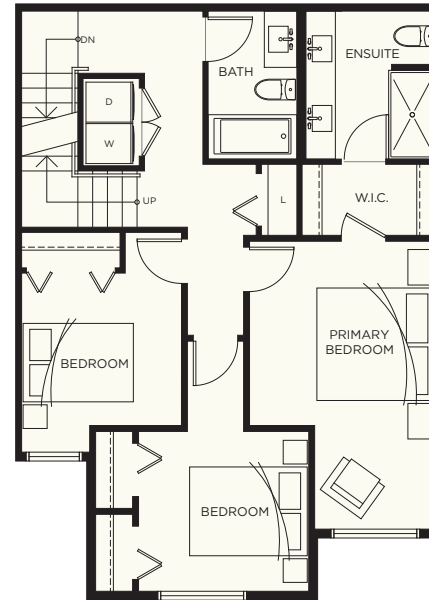

E2

3 BEDROOM + FLEX
3.5 BATH

INTERIOR 1,932 SF
ROOFTOP 396.5 SF
TOTAL 2,328.5 SF
GARAGE 423 SF

ELWYNN GREEN

FLEETWOOD

LOWER LEVEL

MAIN LEVEL

UPPER LEVEL

ROOF DECK LEVEL