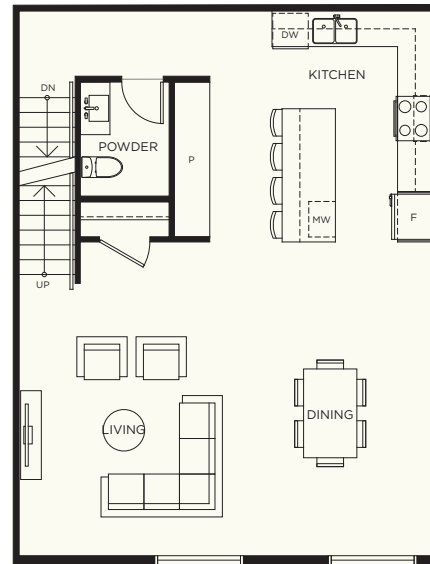

E2

3 BEDROOM + FLEX
3.5 BATH

INTERIOR 1,932 SF
ROOFTOP 396.5 SF
TOTAL 2,328.5 SF
GARAGE 423 SF

ELWYNN GREEN

FLEETWOOD

LOWER LEVEL

MAIN LEVEL

UPPER LEVEL

ROOF DECK LEVEL