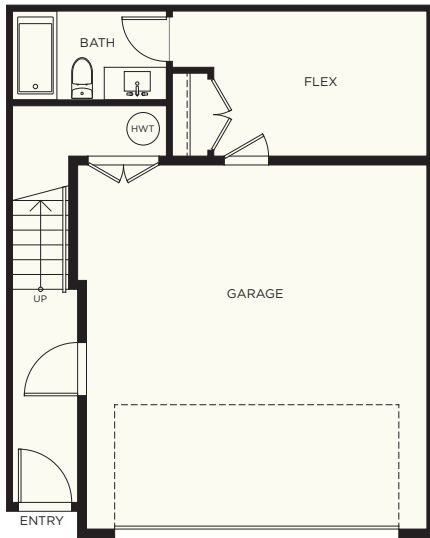

E2

3 BEDROOM + FLEX
3.5 BATH

INTERIOR 1,932 SF
ROOFTOP 396.5 SF
TOTAL 2,328.5 SF
GARAGE 423 SF

ELWYNN GREEN

FLEETWOOD

LOWER LEVEL

MAIN LEVEL

UPPER LEVEL

ROOF DECK LEVEL