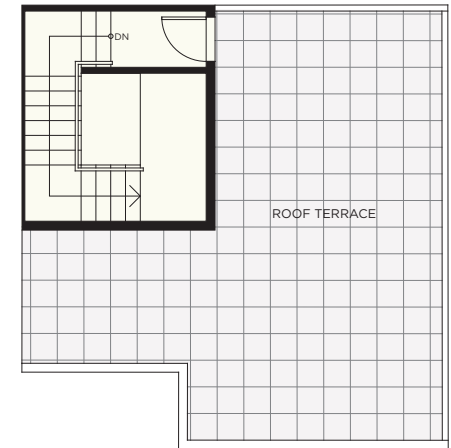

E2

3 BEDROOM + FLEX
3.5 BATH

INTERIOR 1,932 SF
ROOFTOP 396.5 SF
TOTAL 2,328.5 SF
GARAGE 423 SF

ELWYNN GREEN

FLEETWOOD

LOWER LEVEL

MAIN LEVEL

UPPER LEVEL

ROOF DECK LEVEL