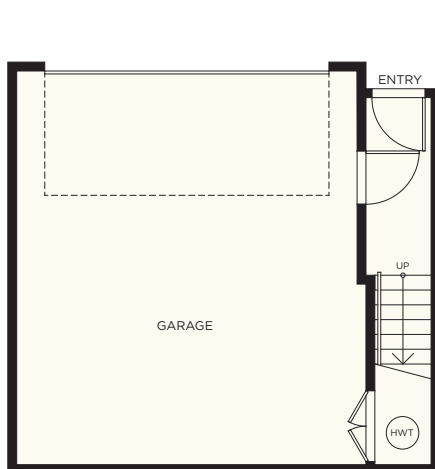

E5

3 BEDROOM
2.5 BATH

INTERIOR 1,467 SF
ROOFTOP 139 SF
TOTAL 1,606 SF
GARAGE 463 SF

ELWYNN GREEN
FLEETWOOD

LOWER LEVEL

MAIN LEVEL

UPPER LEVEL

ROOF DECK LEVEL