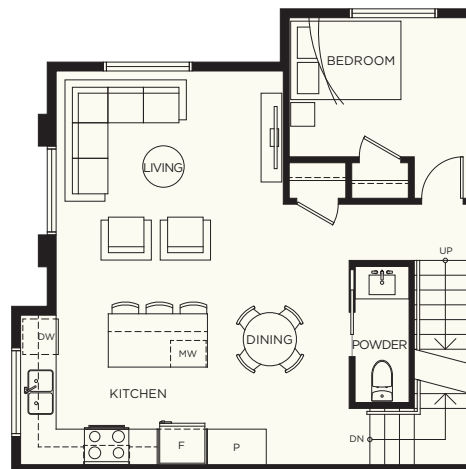

E5

3 BEDROOM
2.5 BATH

INTERIOR 1,467 SF
ROOFTOP 139 SF
TOTAL 1,606 SF
GARAGE 463 SF

ELWYNN GREEN
FLEETWOOD

LOWER LEVEL

MAIN LEVEL

UPPER LEVEL

ROOF DECK LEVEL