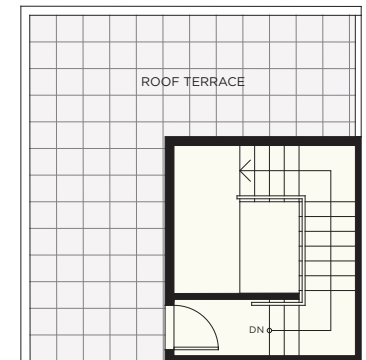

E5

3 BEDROOM
2.5 BATH

INTERIOR 1,467 SF
ROOFTOP 139 SF
TOTAL 1,606 SF
GARAGE 463 SF

ELWYNN GREEN
FLEETWOOD

LOWER LEVEL

MAIN LEVEL

UPPER LEVEL

ROOF DECK LEVEL