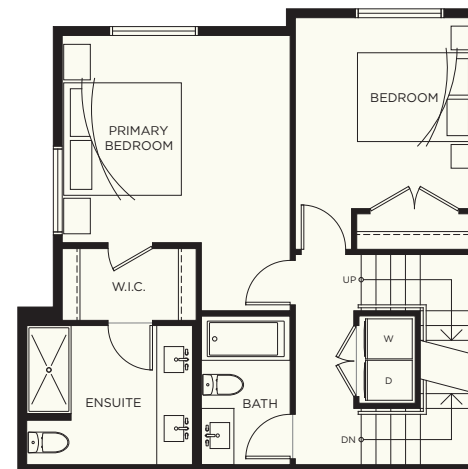

E5

3 BEDROOM
2.5 BATH

INTERIOR 1,467 SF
ROOFTOP 139 SF
TOTAL 1,606 SF
GARAGE 463 SF

ELWYNN GREEN
FLEETWOOD

LOWER LEVEL

MAIN LEVEL

UPPER LEVEL

ROOF DECK LEVEL