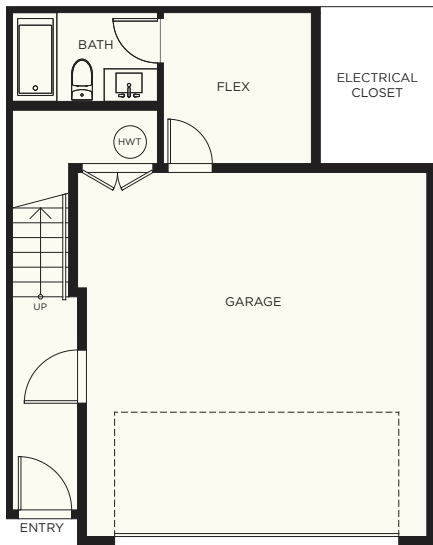

E7

3 BEDROOM + FLEX
3.5 BATH

INTERIOR 1,931 SF
ROOFTOP 139 SF
TOTAL 2,070 SF
GARAGE 427 SF

ELWYNN GREEN

FLEETWOOD

LOWER LEVEL

MAIN LEVEL

UPPER LEVEL

ROOF DECK LEVEL