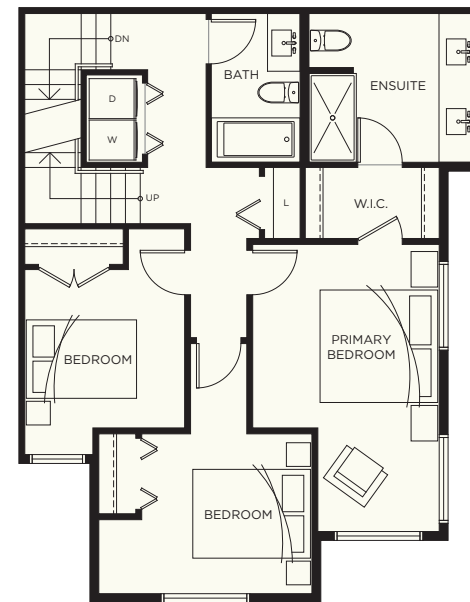

E7

3 BEDROOM + FLEX
3.5 BATH

INTERIOR 1,931 SF
ROOFTOP 139 SF
TOTAL 2,070 SF
GARAGE 427 SF

ELWYNN GREEN

FLEETWOOD

LOWER LEVEL

MAIN LEVEL

UPPER LEVEL

ROOF DECK LEVEL