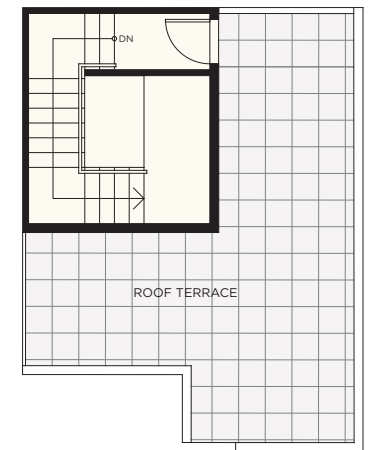

E7

3 BEDROOM + FLEX
3.5 BATH

INTERIOR 1,931 SF
ROOFTOP 139 SF
TOTAL 2,070 SF
GARAGE 427 SF

ELWYNN GREEN

FLEETWOOD

LOWER LEVEL

MAIN LEVEL

UPPER LEVEL

ROOF DECK LEVEL