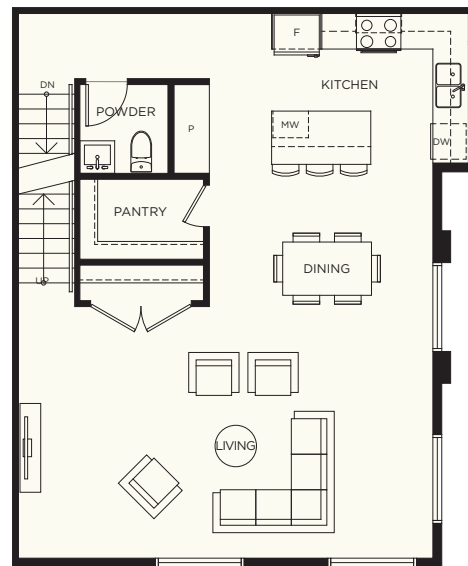

E7

3 BEDROOM + FLEX
3.5 BATH

INTERIOR 1,931 SF
ROOFTOP 139 SF
TOTAL 2,070 SF
GARAGE 427 SF

ELWYNN GREEN

FLEETWOOD

LOWER LEVEL

MAIN LEVEL

UPPER LEVEL

ROOF DECK LEVEL